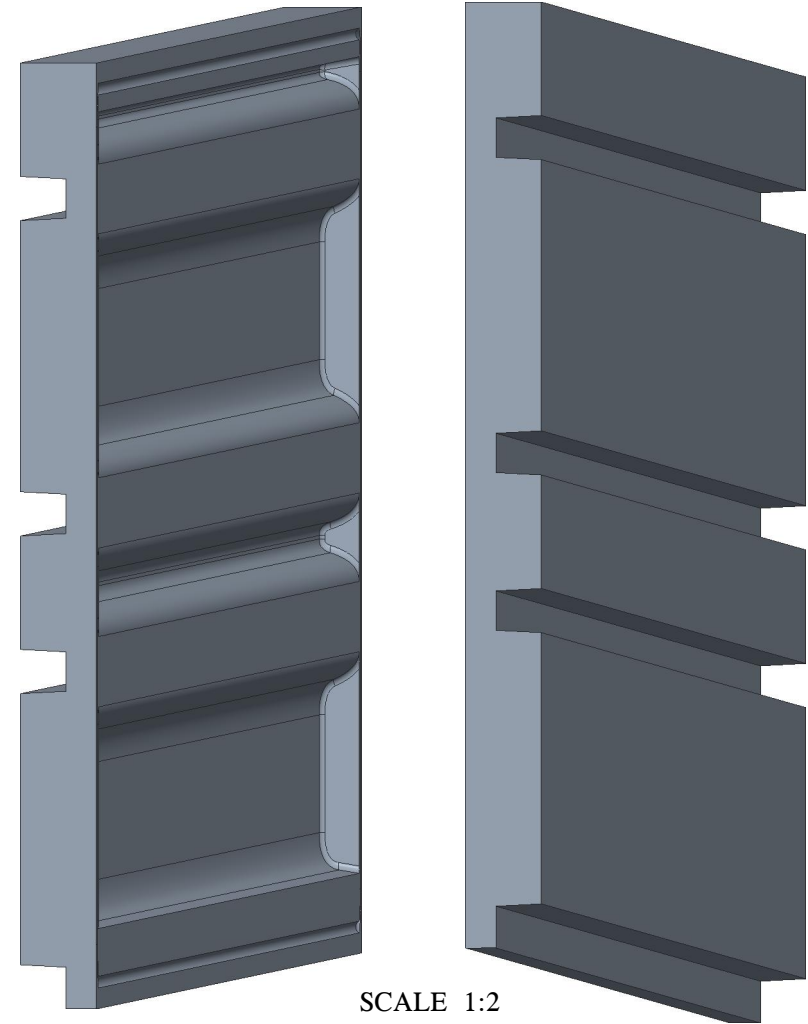

SCALE 1:2

SECTION A-A

SCALE 1:2

Installation area: 0,5m²

ORAC[®]
DECOR

Biekorfstraat 32
8400 Oostende - Belgium
Tel +32 (0)59 80 32 52
www.oracdecor.com
info@oracdecor.com

Part name: W119

Designed by: ORAC

Designed on: 09-Jun-2021

Unless otherwise specified: all dimensions are in millimeters and inches, scale 1:1, length 2 meters

All information in this document is Orac's exclusive property. It may in no case be reproduced, even partly, be communicated to a third party or used for any possible purpose without ORAC's express written permission. Further legal information can be found at <https://www.oracdecor.com/en/general-sales-conditions>