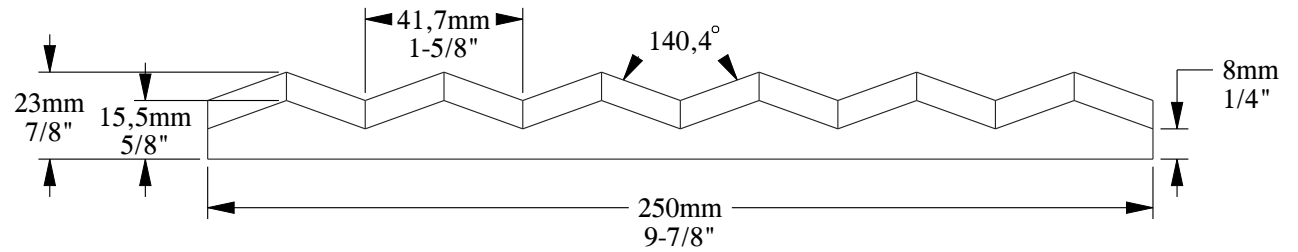

SCALE 1:2

SCALE 1:2

SCALE 1:2

Installation area: 0,5m²

ORAC[®]
DECOR

Biekorfstraat 32
8400 Oostende - Belgium
Tel +32 (0)59 80 32 52
www.oracdecor.com
info@oracdecor.com

Part name: W115

Designed by: ORAC

Designed on: 30-Apr-2021

Unless otherwise specified: all dimensions are in millimeters and inches, scale 1:1, length 2 meters

All information in this document is Orac's exclusive property. It may in no case be reproduced, even partly, be communicated to a third party or used for any possible purpose without ORAC's express written permission. Further legal information can be found at <https://www.oracdecor.com/en/general-sales-conditions>